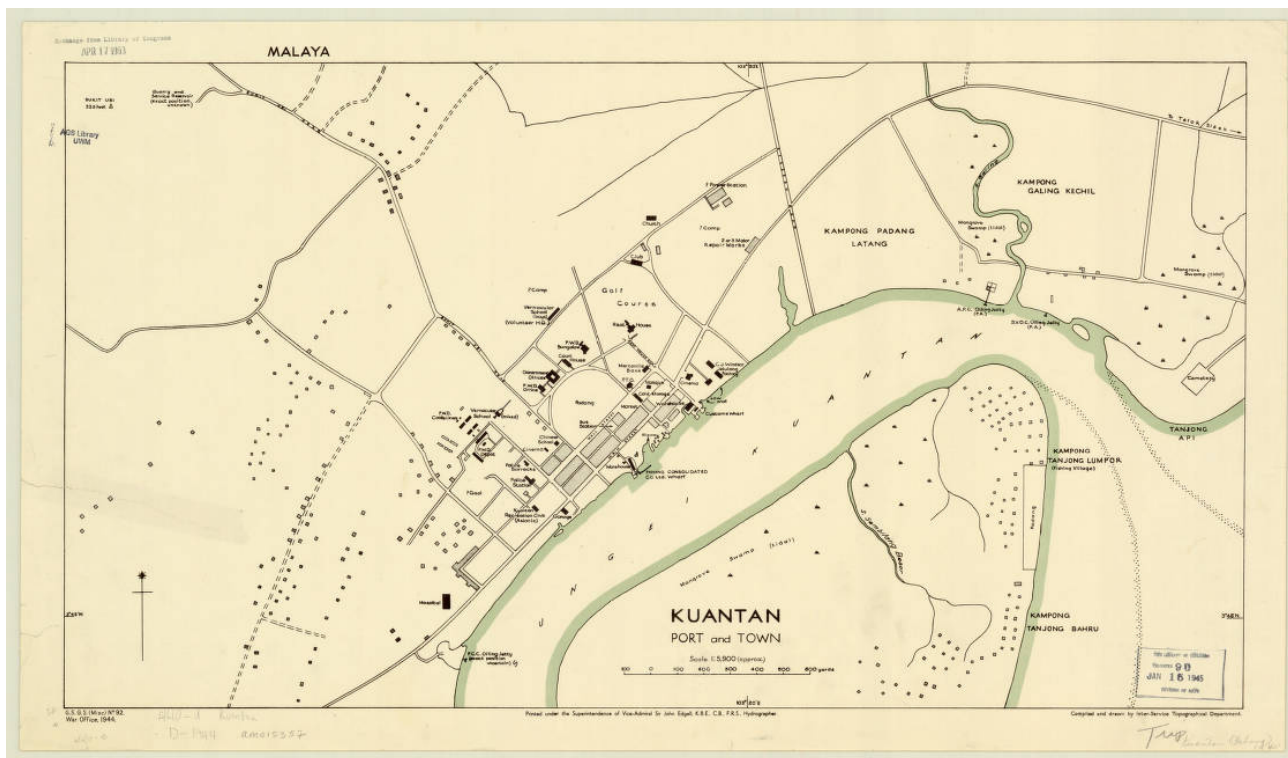

Kuantan, port and town, Malaya / compiled and drawn by Inter-Service Topographical Department

...

Item Description

Full Title

Kuantan, port and town, Malaya / compiled and drawn by Inter-Service Topographical Department

Short Title

Kuantan, Malaysia 1944

Publication Date

1944

Map Publisher

Great Britain. War Office. General Staff. Geographical Section

Subject

Harbors -- Malaysia -- Pahang -- Kuantan -- Maps (/digital/collection/agdm/search/searchterm/Harbors -- Malaysia -- Pahang -- Kuantan -- Maps/field/subject/mode/exact/conn/and)
Kuantan (Malaysia) -- Maps (/digital/collection/agdm/search/searchterm/Kuantan (Malaysia) -- Maps/field/subject/mode/exact/conn/and)

Continent

Asia (/digital/collection/agdm/search/searchterm/Asia/field/continent/mode/exact/conn/and)

Country

Malaysia (/digital/collection/agdm/search/searchterm/Malaysia/field/country/mode/exact/conn/and)

Color/B&W

Color (/digital/collection/agdm/search/searchterm/Color/field/colorb/mode/exact/conn/and)

Scale

1:5,900

Original Collection

American Geographical Society Library - Maps

Original Item ID

440-d Kuantan D-1944