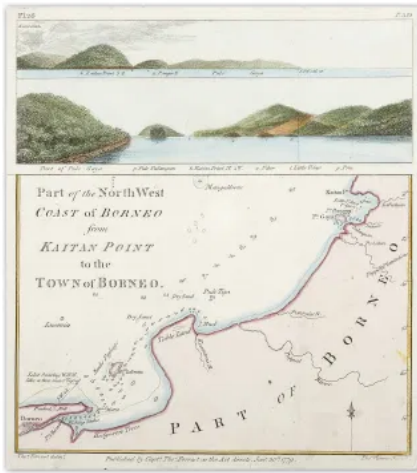

Categories: [Malaysia](#)

Full Title:

Mining Operations in the Malay Peninsula.

Date:

C1890

Artist:

G.Monetbard

Condition:

In good condition.

Technique:

Engraving.

Image Size:

225mm x 315mm

Description:

C19th engraving of Malaysian tin mines.

Inset titles:

1. Entrance to the Kuantan River, where the Pahang Corporation are working.
2. Batu Sawah, the landing-stage sixteen miles up the Kuantan.
3. Campbell's Tin Lode (Pahang Corporation). Showing ancient workings.

4. Sungei Lambing District, where the Pahang Corporation are working their mines.
5. Native Chinese Tin-Stamping Mill, on the Kuantan.

From the original edition of *the Illustrated London News*.

Related products